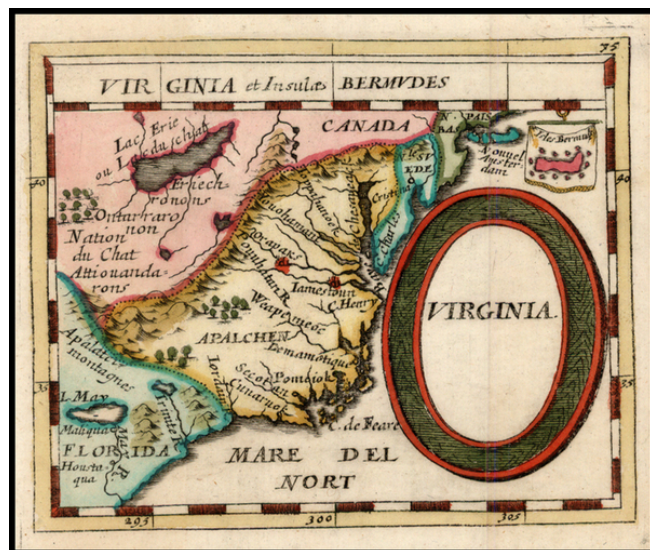

## Virginia (Virginia et Insulae Bermudes)

**Stock#:** 20317  
**Map Maker:** Du Val / Hoffmann  
**Date:** 1681  
**Place:** Nuremberg  
**Color:** Hand Colored  
**Condition:** VG  
**Size:** 5 x 4 inches  
**Price:** SOLD

### Description:

Rare German edition of Pierre Duval's map of the the region centered on Virginia, the Chesapeake and the Carolinas, published by Johann Hoffman in his *Geographiae Universalis*, first issued in 1678.

The map is a close copy of the second and third states of Duval's map, which has been re-engraved by Sigismund Hipschmann. A second edition was published in 1681. The map includes an early depiction of the Chesapeake region, the mythical Lake May above Floride, Jamestown, Cape Henry, Secot, Pomeiok, an early reference to Manhattan and New Amsterdam and an inset of Bermuda.