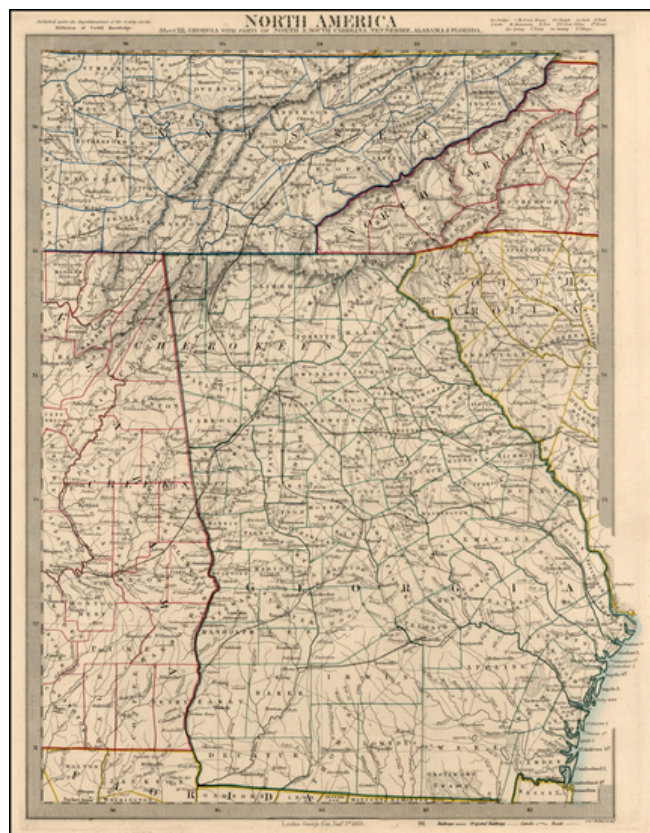

## North America Sheet XII Georgia With Parts Of North Carolina, Tennessee, Alabama, & Florida

**Stock#:** 20240  
**Map Maker:** SDUK  
**Date:** 1853  
**Place:** London  
**Color:** Hand Colored  
**Condition:** VG  
**Size:** 15.5 x 12 inches  
**Price:** SOLD

### Description:

Detailed map of Georgia and contiguous parts of North Carolina, Tennessee, Alabama, & Florida, showing counties, towns, rivers, roads, mountains, bridges, lakes, post offices, court houses, and a host of other information.

The Society for the Diffusion of Useful Knowledge was active from the 1830s through the 1860s and published some of the best regional maps of the era.