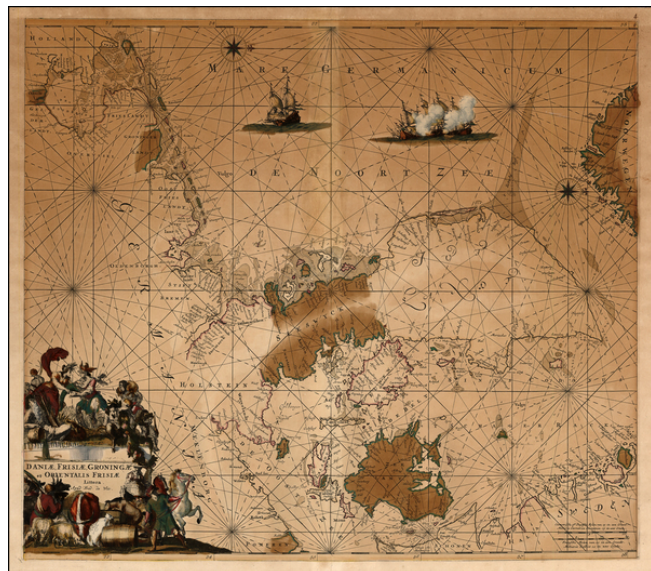

**Barry Lawrence Ruderman
Antique Maps Inc.**

7407 La Jolla Boulevard
La Jolla, CA 92037

www.raremaps.com

(858) 551-8500
blr@raremaps.com

Daniae, Frisiae, Groningae et Orientalis Frisiae Littora . . .

Stock#: 20132
Map Maker: De Wit
Date: 1670
Place: Amsterdam
Color: Hand Colored
Condition: VG
Size: 23 x 20 inches
Price: SOLD

Description:

Scarce sea chart of the Nord Zee and Oost Zee, including parts of the coast of Sweden, Norway, Denmark, Germany and Holland. Includes a decorative cartouche, two vignettes of sailing ships and compass rose.

Detailed Condition:

Old Color example. Unevenly toned