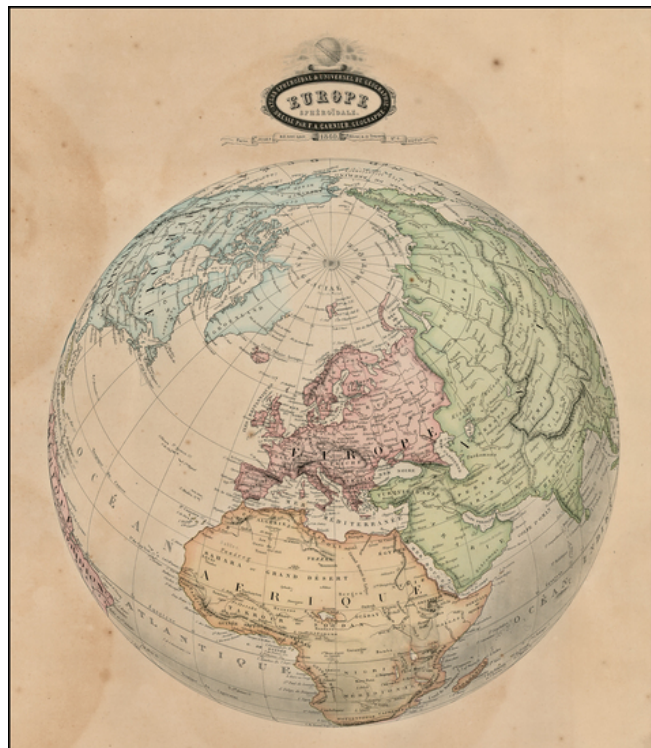

Barry Lawrence Ruderman Antique Maps Inc.

7407 La Jolla Boulevard
La Jolla, CA 92037

www.raremaps.com

(858) 551-8500
blr@raremaps.com

Europe Spheroidale . . . 1860 [with Arctic]

Stock#: 19938
Map Maker: Garnier
Date: 1860
Place: Paris
Color: Hand Colored
Condition: VG
Size: 15 x 12.5 inches
Price: SOLD

Description:

Scarce and fascinating chart depicting the various spheroidal projection of Europe, with coverage of the Arctic.

Detailed Condition:

Several spots in central part of image, more heavily soiled in outer parts of the sheet, but easily matted out.