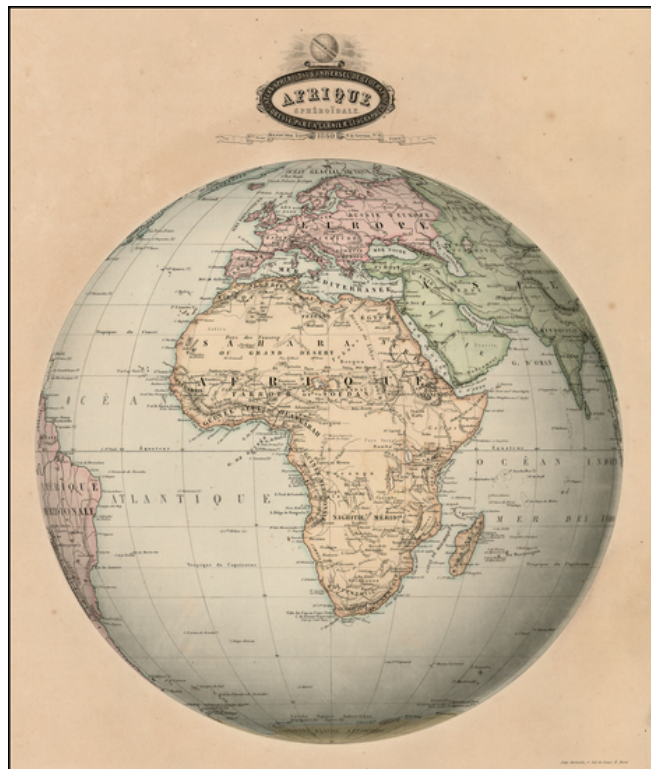

**Barry Lawrence Ruderman
Antique Maps Inc.**

7407 La Jolla Boulevard
La Jolla, CA 92037

www.raremaps.com

(858) 551-8500
blr@raremaps.com

Africa Spheroidale . . . 1860

Stock#: 19937
Map Maker: Garnier
Date: 1860
Place: Paris
Color: Hand Colored
Condition: VG
Size: 15 x 12.5 inches
Price: SOLD

Description:

Scarce and fascinating chart depicting the various spheroidal projection of Africa, with nice coverage of the Antarctic.

Detailed Condition:

Several spots in central part of image, more heavily soiled in outer parts of the sheet, but easily matted out.