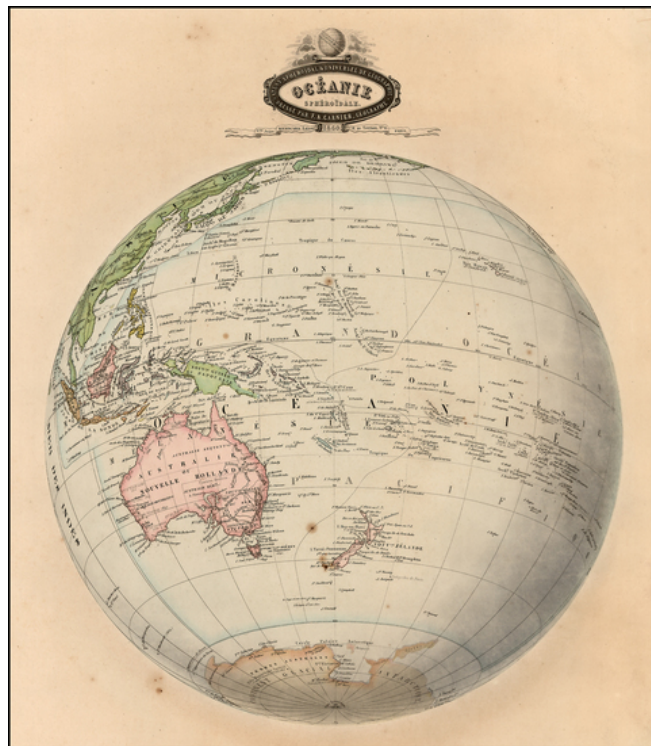

**Barry Lawrence Ruderman
Antique Maps Inc.**

7407 La Jolla Boulevard
La Jolla, CA 92037

www.raremaps.com

(858) 551-8500
blr@raremaps.com

Oceanie Spheroidale . . . 1860 [with Antarctica]

Stock#: 19935
Map Maker: Garnier
Date: 1860
Place: Paris
Color: Hand Colored
Condition: VG
Size: 15 x 12.5 inches
Price: SOLD

Description:

Scarce and fascinating chart depicting the various spheroidal projection of Oceana, with nice coverage of the Antarctic.

Detailed Condition:

Several spots in central part of image, more heavily soiled in outer parts of the sheet, but easily matted out.