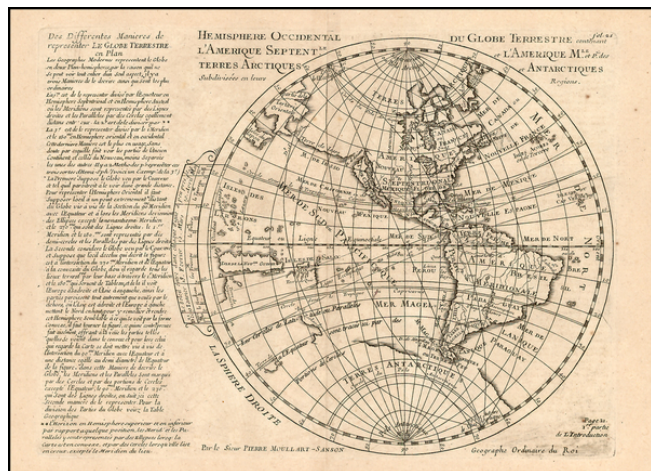

Barry Lawrence Ruderman Antique Maps Inc.

7407 La Jolla Boulevard
La Jolla, CA 92037

www.raremaps.com

(858) 551-8500
blr@raremaps.com

Hemisphere Occidental Du Globe Terrestre contenant L'Amerique Septentle. et L'Amerique Mle. et Ptie. des Terres Arctiques et Antarctiques Subdivisees en leurs Regions

Stock#: 19872
Map Maker: Sanson
Date: 1702
Place: Paris
Color: Uncolored
Condition: VG
Size: 12 x 9 inches
Price: \$295.00

Description:

Rare map of the Western Hemisphere, from a very rare work by Pierre Moullart Sanson, the grandson of Nicolas Sanson the Elder.

The map is part of a series of maps intended to depict the various ways of depicting the Globe.

Detailed Condition: