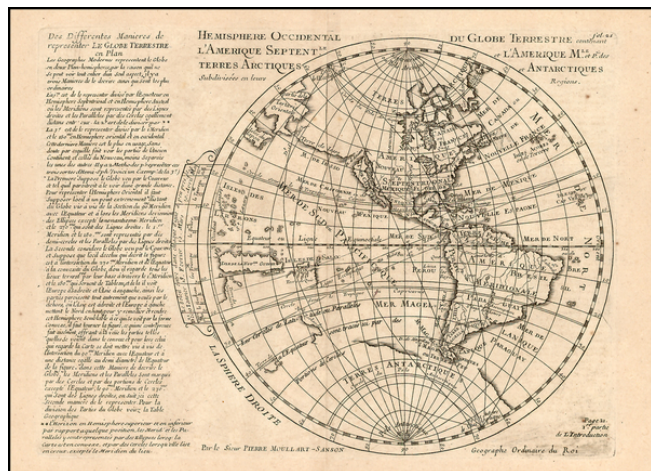

## Hemisphere Occidental Du Globe Terrestre contenant L'Amerique Septentle. et L'Amerique Mle. et Ptie. des Terres Arctiques et Antarctiques Subdivisees en leurs Regions

**Stock#:** 19872  
**Map Maker:** Moullart-Sanson  
**Date:** 1702  
**Place:** Paris  
**Color:** Uncolored  
**Condition:** VG  
**Size:** 12 x 9 inches  
**Price:** SOLD

### Description:

Rare map of the Western Hemisphere, from a very rare work by Pierre Moullart Sanson, the grandson of Nicolas Sanson the Elder.

The map is part of a series of maps intended to depict the various ways of depicting the Globe.