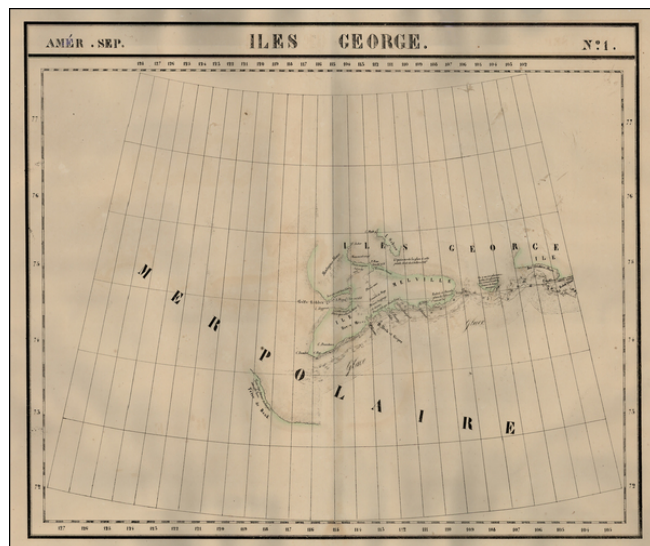

Barry Lawrence Ruderman Antique Maps Inc.

7407 La Jolla Boulevard
La Jolla, CA 92037

www.raremaps.com

(858) 551-8500
blr@raremaps.com

Amer. Sep. No. 1. Iles George

Stock#: 19824
Map Maker: Vandermaelen
Date: 1825
Place: Brussels
Color: Hand Colored
Condition: VG
Size: 20 x 18 inches
Price: \$65.00

Description:

The Isles of George in the Arctic Sea.

Shows towns, roads, rivers, mountains, and a host of other details. From Vandermaelen's remarkable 6 volume atlas, which if combined as globe gores forms an immense globe.