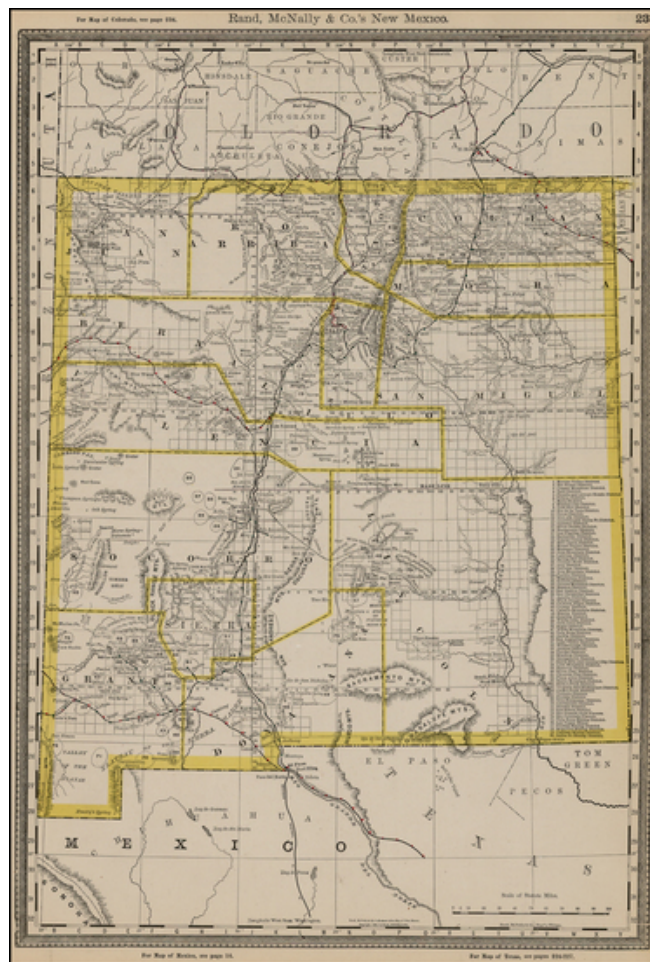

Barry Lawrence Ruderman Antique Maps Inc.

7407 La Jolla Boulevard
La Jolla, CA 92037

www.raremaps.com

(858) 551-8500
blr@raremaps.com

Rand McNally & Co.'s New Mexico

Stock#: 19763
Map Maker: Rand & McNally
Date: 1888
Place: Chicago
Color: Color
Condition: VG+
Size: 19 x 13 inches
Price: SOLD

Description:

Early separate map of New Mexico.

Highly detailed, showing land grants, mines, towns, roads, railroads, mountains, rivers, Indian Reservations, military reserves, post offices, forts, etc. Remarkably detailed.