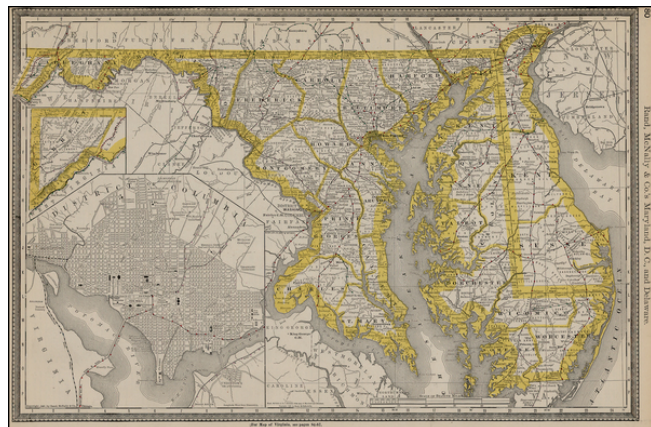

## Rand McNally & Co.'s Maryland, D.C. and Delaware

**Stock#:** 19760  
**Map Maker:** Rand & McNally  
**Date:** 1887  
**Place:** Chicago  
**Color:** Color  
**Condition:** VG+  
**Size:** 19 x 13 inches  
**Price:** SOLD

### Description:

Detailed map of Maryland, the District of Columbia and Delaware, with a large inset plan of Washington DC.

From the earliest obtainable edition of Rand McNally's Indexed Atlas, preceded only by extremely rare Business Atlas editions.