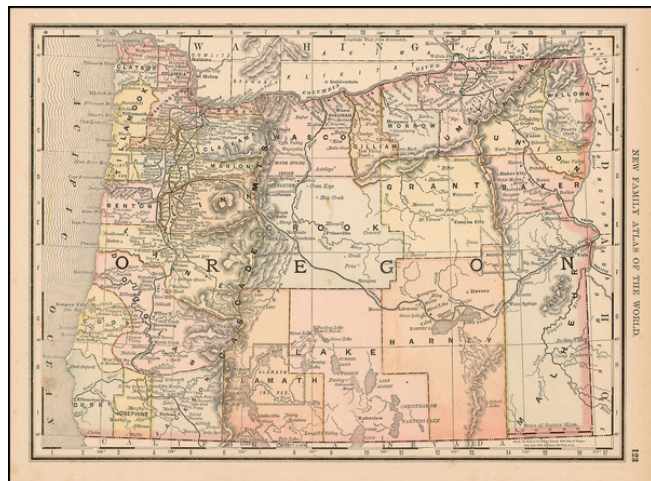

Barry Lawrence Ruderman Antique Maps Inc.

7407 La Jolla Boulevard
La Jolla, CA 92037

www.raremaps.com

(858) 551-8500
blr@raremaps.com

Oregon

Stock#: 19734
Map Maker: Rand / McNally
Date: 1882
Place: Chicago
Color: Color
Condition: VG+
Size: 13 x 10 inches
Price: SOLD

Description:

One of the earliest separately issued maps of Oregon to appear in a Commercial Atlas.

Highly detailed, showing towns, mines, roads, railroads, mountains, rivers, Indian Reservations, military reserves, post offices, forts, lakes, etc. Remarkably detailed. Colored by county.