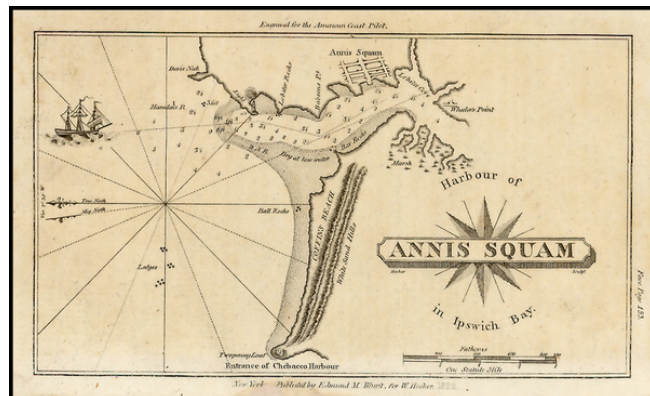

Barry Lawrence Ruderman Antique Maps Inc.

7407 La Jolla Boulevard
La Jolla, CA 92037

www.raremaps.com

(858) 551-8500
blr@raremaps.com

Harbour of Annis Squam

Stock#: 19674
Map Maker: Blunt
Date: 1822
Place: New York
Color: Uncolored
Condition: VG
Size: 7 x 4.5 inches
Price: SOLD

Description:

Annis Squam in Ipswich Bay, engraved for the 10th Edition of Blunt's *American Coast Pilot*.

Detailed Condition: