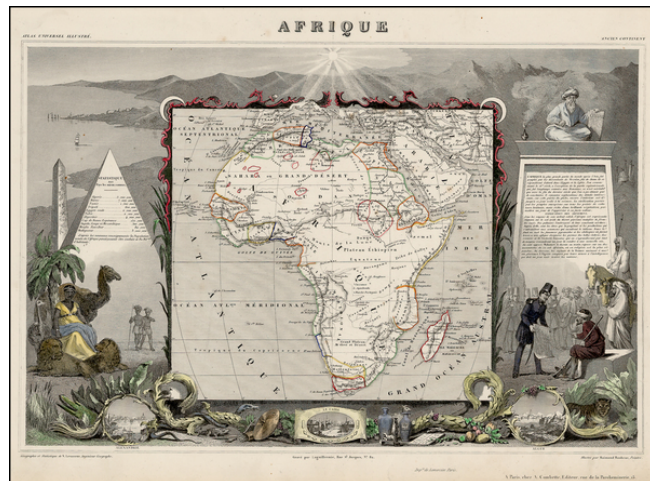

Barry Lawrence Ruderman Antique Maps Inc.

7407 La Jolla Boulevard
La Jolla, CA 92037

www.raremaps.com

(858) 551-8500
blr@raremaps.com

Afrique

Stock#: 19646
Map Maker: Levasseur
Date: 1845
Place: Paris
Color: Outline Color
Condition: VG+
Size: 16 x 13 inches
Price: SOLD

Description:

Decorative map of the continent surrounded by allegorical vignettes. Engraved by Raimond Bonheur, father of the famous French artist Rosa Bonheur. Striking example of this decorative map.

Detailed Condition: