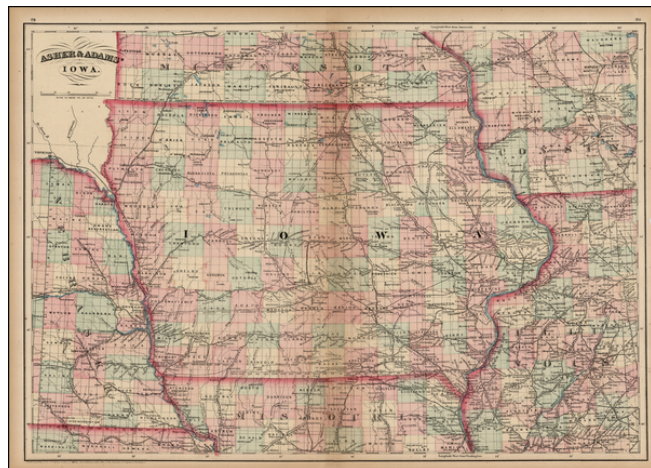

Barry Lawrence Ruderman Antique Maps Inc.

7407 La Jolla Boulevard
La Jolla, CA 92037

www.raremaps.com

(858) 551-8500
blr@raremaps.com

Asher & Adams' Iowa

Stock#: 19563
Map Maker: Asher & Adams
Date: 1874
Place: New York
Color: Hand Colored
Condition: VG
Size: 22 x 16 inches
Price: SOLD

Description:

Gorgeous large format railroad map of Iowa, hand colored by counties. The Asher & Adams series of maps tends to be more interesting as the dates get later, as significant new railroad and other information was added each year.

Shows railroads, towns, rivers, lakes, mountains, township surveys, etc. Asher & Adams Atlas was conceived as a Railroad Atlas, but is probably most notable for its relatively unique style and excellent large format treatment of the states west of the Mississippi.