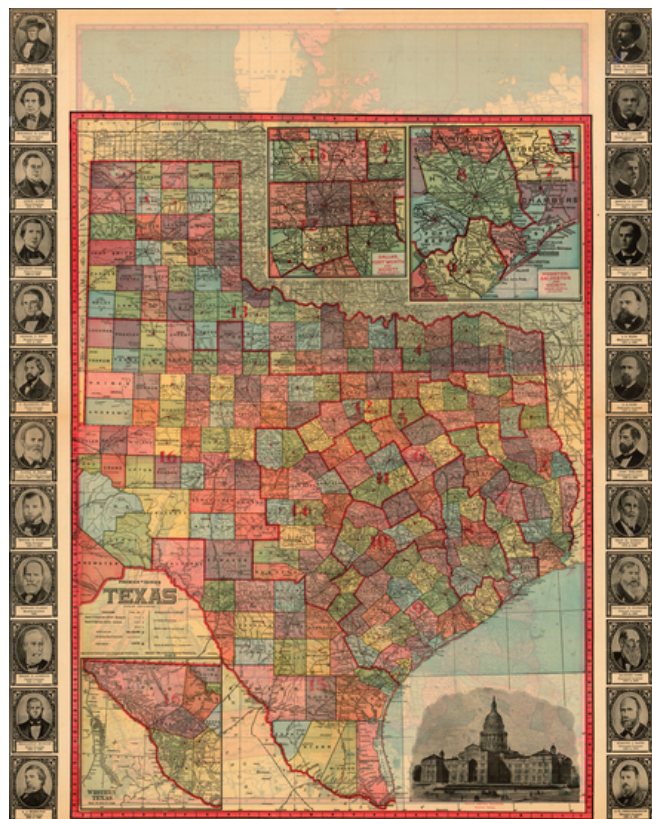

## Texas [Portraits of Governors]

**Stock#:** 19528  
**Map Maker:** Geographical Publishing Co.  
**Date:** 1912 circa  
**Place:** Chicago  
**Color:** Color  
**Condition:** VG  
**Size:** 28 x 35 inches  
**Price:** SOLD

### Description:

Fascinating map of Texas, including portraits of its governors, an image of the Capital Building and insets of the areas around Houston and Dallas. Scarce.