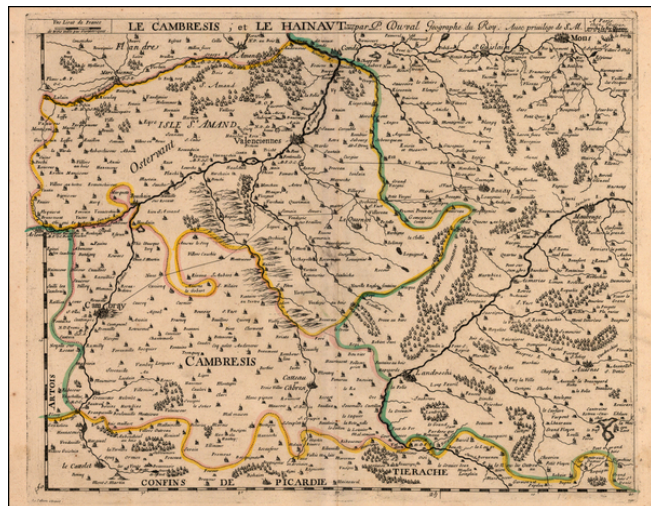

Barry Lawrence Ruderman Antique Maps Inc.

7407 La Jolla Boulevard
La Jolla, CA 92037

www.raremaps.com

(858) 551-8500
blr@raremaps.com

Le Cambresis; et Le Hainaut

Stock#: 19526
Map Maker: Du Val
Date: 1650 circa
Place: Paris
Color: Outline Color
Condition: VG
Size: 19 x 16 inches
Price: SOLD

Description:

Rare early regional map of France, including Mons, Valenciennes, Cambray and Mauberg.

Detailed Condition: