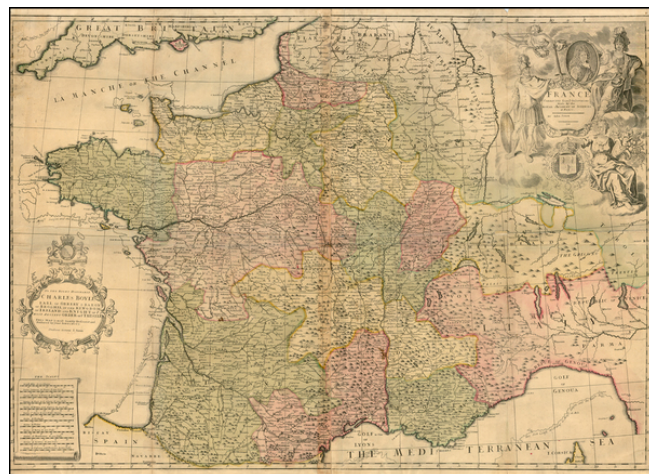

Stock#: 19471
Map Maker: Senex
Date: 1708
Place: London
Color: Hand Colored
Condition: VG
Size: 38 x 26 inches
Price: SOLD

Description:

Decorative wall map size map of France by John Senex.

Decorative map of France incorporating many corrections in the coastal configurations of Cornwall (England), France and Italy. This map is unusual in that it shows the erroneous outlines of earlier cartographers and labels the mistakes "Monsr. Sanson and the Dutch Maps", which shadow the corrected coasts. The cartouche provides a portrait of Louis XIV with an armored swordsman to the left and Athena to his right symbolizing the numerous wars of his long reign, but indicating as well the indelible effect he had on the geography and character of France.

Detailed Condition:

Minor fold separations and toning, but generally a nice example