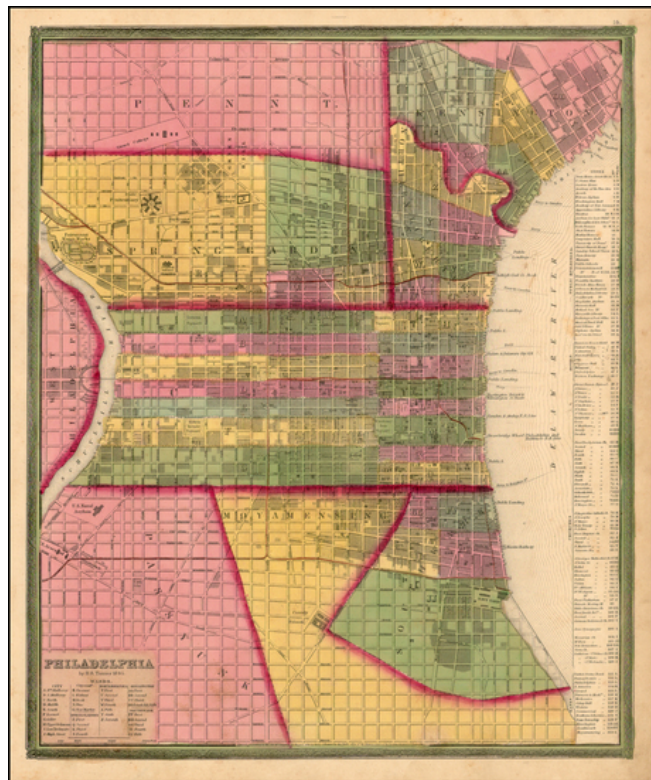

Barry Lawrence Ruderman Antique Maps Inc.

7407 La Jolla Boulevard
La Jolla, CA 92037

www.raremaps.com

(858) 551-8500
blr@raremaps.com

Philadelphia . . . 1845

Stock#: 19454
Map Maker: Tanner
Date: 1845
Place: Philadelphia
Color: Hand Colored
Condition: VG
Size: 15.5 x 12.5 inches
Price: \$125.00

Description:

Detailed and interesting map of Philadelphia, hand colored apparently by wards, although curiously so.

Includes an index of public buildings, hotels, churches (including a Sews Synagogue) and banks. Tanner's *Universal Atlas* was the forerunner of a series of Atlases continued by Mitchell, Thomas Cowperthwait, Desilver, SA Mitchell Jr, and others which extended to the early 1890s. Separate Tanner maps are increasingly scarce on the market and highly sought after. Special detail has been given to this map of Tanner's home city.