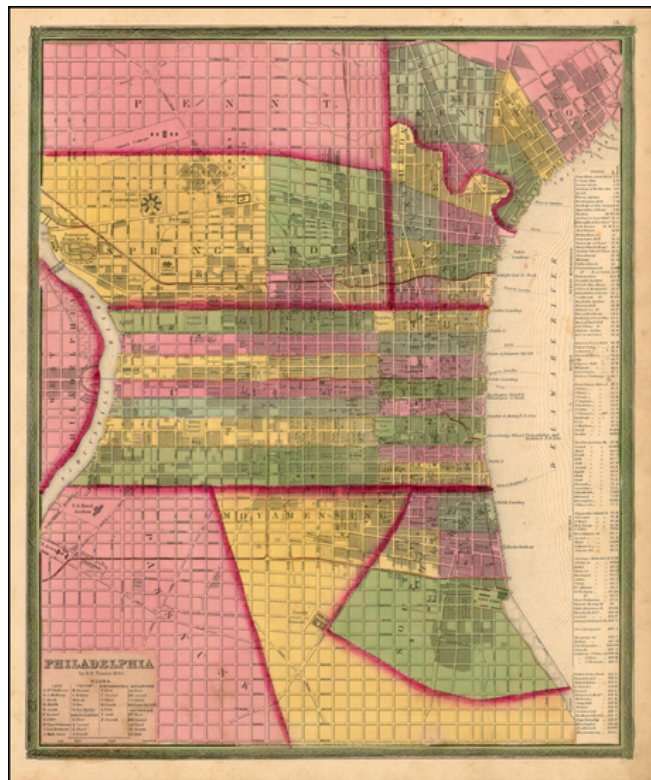

Barry Lawrence Ruderman Antique Maps Inc.

7407 La Jolla Boulevard
La Jolla, CA 92037

www.RareMaps.com

(858) 551-8500
blr@RareMaps.com

Philadelphia . . . 1845

Stock#: 19454
Map Maker: Tanner
Date: 1845
Place: Philadelphia
Color: Hand Colored
Condition: VG
Size: 15.5 x 12.5 inches
Price: \$125.00

Description:

Detailed and interesting map of Philadelphia, hand colored apparently by wards, although curiously so.

Includes an index of public buildings, hotels, churches (including a Sews Synagogue) and banks. Tanner's *Universal Atlas* was the forerunner of a series of Atlases continued by Mitchell, Thomas Cowperthwait, Desilver, SA Mitchell Jr, and others which extended to the early 1890s. Separate Tanner maps are increasingly scarce on the market and highly sought after. Special detail has been given to this map of Tanner's home city.