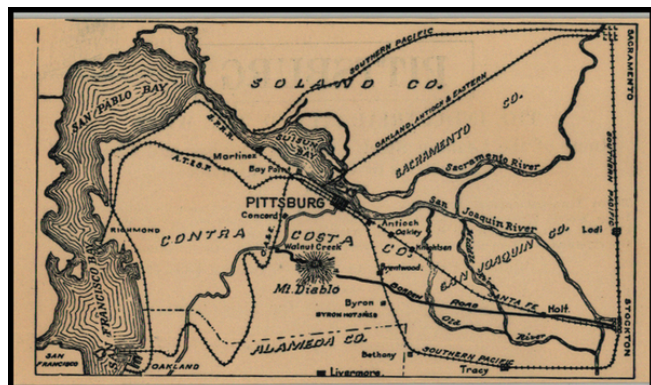

Stock#: 19402
Map Maker: Anonymous
Date: 1890 circa
Place: San Francisco ?
Color: Uncolored
Condition: VG
Size: 5 x 3 inches
Price: \$35.00

Description:

An interesting trade card map, with promotional info for the Pittsburg Chamber of Commerce on the verso.