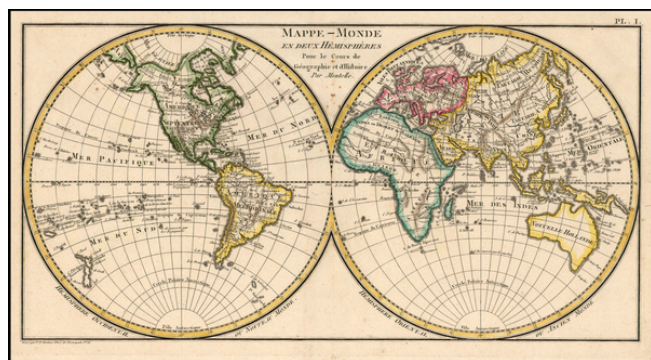

**Barry Lawrence Ruderman
Antique Maps Inc.**

7407 La Jolla Boulevard
La Jolla, CA 92037

www.raremaps.com

(858) 551-8500
blr@raremaps.com

**Mappe-Monde en Deux Hemispheres pour le Cours de Geographie et d'Histoire Par
Mentelle**

Stock#: 19390
Map Maker: Tardieu
Date: 1790
Place: Paris
Color: Outline Color
Condition: VG
Size:
Price: SOLD

Description:

Interesting double hemisphere map of the world, showing the results of the discoveries of Captain Cook's 3 voyages.

Hawaii is shown on the map. The Northwest Coast of America reflects the results of Cook's Voyages and New Zealand and the South Pacific are well described. No sign of Antarctica.

Detailed Condition: