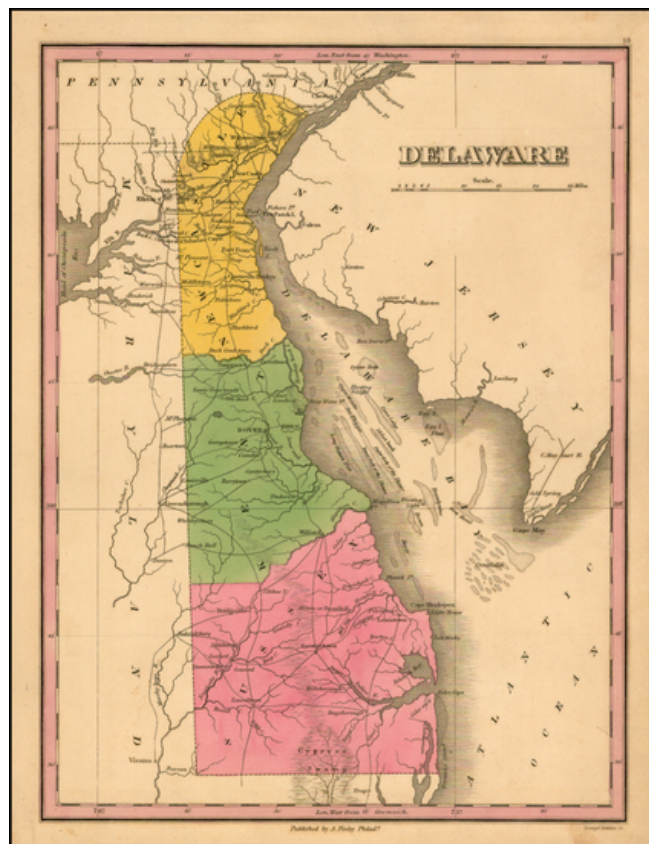

Barry Lawrence Ruderman Antique Maps Inc.

7407 La Jolla Boulevard
La Jolla, CA 92037

www.raremaps.com

(858) 551-8500
blr@raremaps.com

Delaware

Stock#: 19389
Map Maker: Finley
Date: 1823
Place: Philadelphia
Color: Hand Colored
Condition: VG+
Size: 11 x 9 inches
Price: SOLD

Description:

Striking map of the first state of this map of Delaware, from Finley's *General Atlas*.

The map is hand colored by counties and showing towns, roads, rivers, mountains and other geographical features.