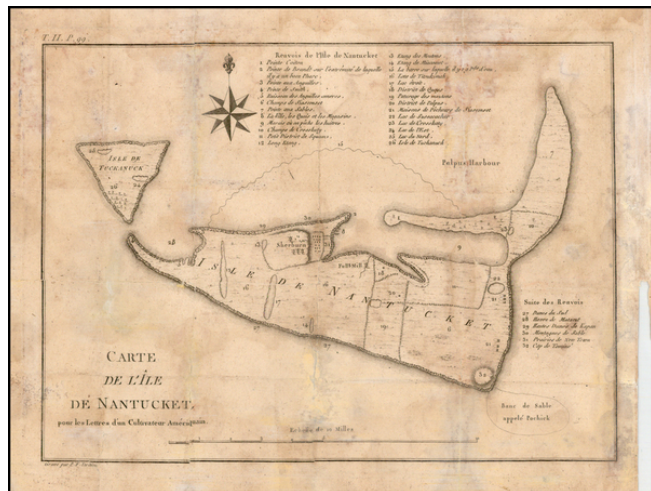

Stock#: 19343
Map Maker: Tardieu
Date: 1785
Place: Paris
Color: Uncolored
Condition: VG-
Size: 11 x 8 inches
Price: SOLD

Description:

The earliest obtainable printed map of Nantucket.

The map includes a key naming 26 landmarks. Decorative compass rose. From the French edition of Crèvecoeur's *Letters from an American Farmer*. Offered here at about 50% of the normal retail price, to account for condition issues.

Detailed Condition:

Some water staining and abrasions. Some minor reinforcements on verso. Still quite presentable.