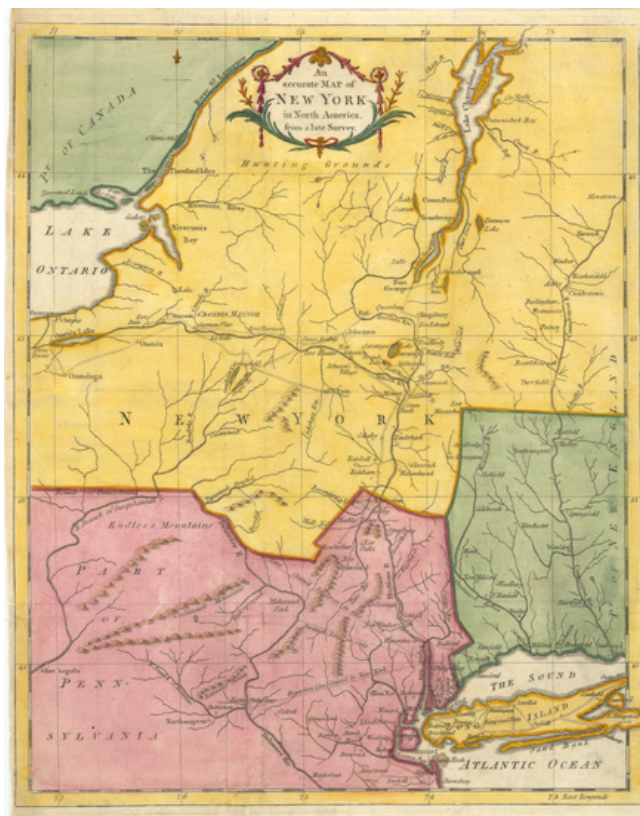

## An accurate Map of New York in North America, from a late survey

**Stock#:** 19307  
**Map Maker:** Universal Magazine  
**Date:** 1780  
**Place:** London  
**Color:** Hand Colored  
**Condition:** VG-  
**Size:** 13 x 10 inches  
**Price:** SOLD

### Description:

Full color example of this scarce map of New York, extending from Long Island and NYC up to Lake Champlain and west along the Mohawk River to Lake Erie. Nice detail, throughout, including the Partition Line of 1769 and a number of early forts. A few early roads are shown on Long Island.