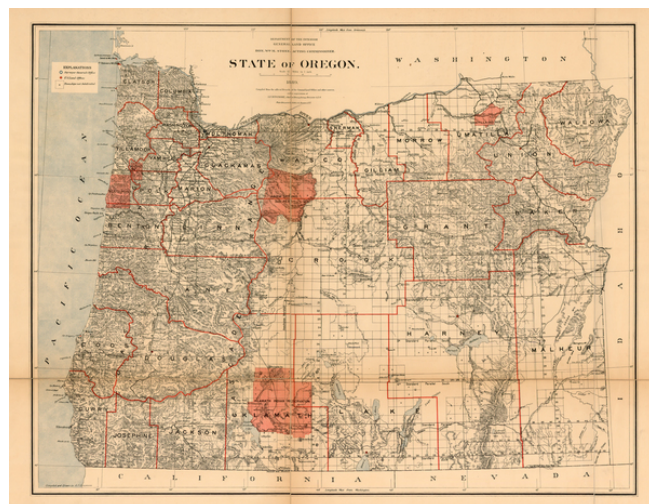

Barry Lawrence Ruderman Antique Maps Inc.

7407 La Jolla Boulevard
La Jolla, CA 92037

www.raremaps.com

(858) 551-8500
blr@raremaps.com

State of Oregon . . . 1889

Stock#: 19256
Map Maker: U.S. General Land Office
Date: 1889
Place: Washington
Color: Color
Condition: VG
Size: 40.5 x 29 inches
Price: SOLD

Description:

Scarce and highly detailed general land office map of Oregon.

Includes tremendous topographical and geographical detail, including up to dates state surveys, Indian and Military Reservations, early railroad lines, post offices, forts, towns, rivers, roads, lakes, mountains, etc. Perhaps the best large format map of Oregon of the period.

Detailed Condition:

Dissected and laid on linen, as issued.