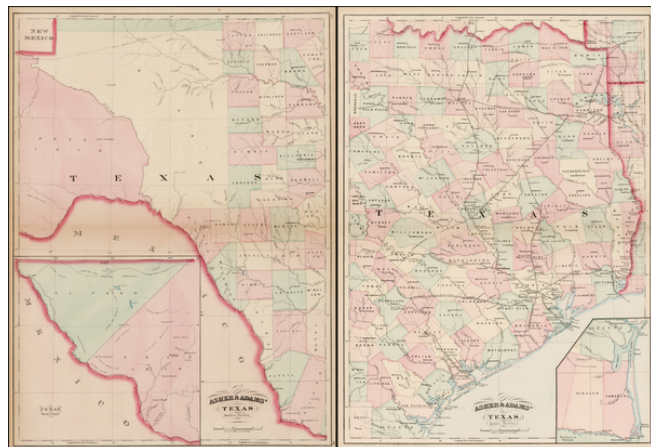

## Asher & Adams' Texas Western Portion [and] Asher & Adams' Texas Eastern Portion

**Stock#:** 19148  
**Map Maker:** Asher & Adams  
**Date:** 1874  
**Place:** New York  
**Color:** Hand Colored  
**Condition:** VG  
**Size:** 22 x 16 inches (each sheet)  
**Price:** SOLD

### Description:

Interesting pair of large format maps of Texas, hand colored by counties, from Asher & Adams' Atlas of the *United States*.

Conceived as a railroad atlas, the map gives a very detailed treatment of the rail lines and stations. Shows towns, railroad lines, stations, etc. Post offices are also located. One of the most interesting large format commercial maps of Texas from the early 1870s.