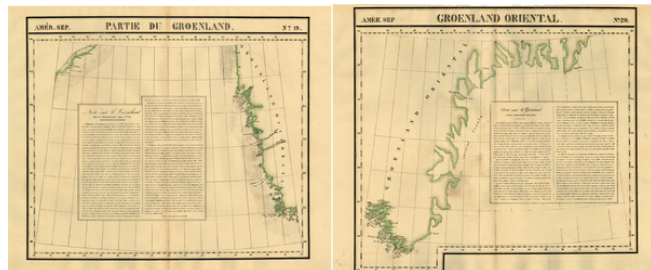

Stock#: 19107
Map Maker: Vandermaelen
Date: 1825
Place: Brussels
Color: Hand Colored
Condition: VG
Size: 20 x 18 inches each
Price: \$ 125.00

Description:

Highly detailed pair of charts showing the coastal and inland features of Greenland on a highly detailed scale.

Vandermaelens' atlas is a landmark in the history of cartography, being the first atlas of the world published on a uniform scale, with the intention of forming a massive 8 meter globe and also the first atlas published using lithography.