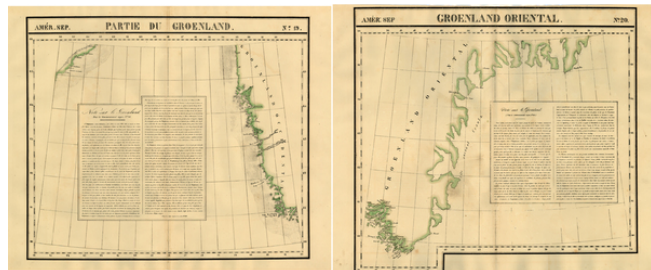

Stock#: 19107
Map Maker: Vandermaelen
Date: 1825
Place: Brussels
Color: Hand Colored
Condition: VG
Size: 20 x 18 inches each
Price: \$95.00

Description:

Highly detailed pair of charts showing the coastal and inland features of Greenland on a highly detailed scale.

Vandermaelens' atlas is a landmark in the history of cartography, being the first atlas of the world published on a uniform scale, with the intention of forming a massive 8 meter globe and also the first atlas published using lithography.