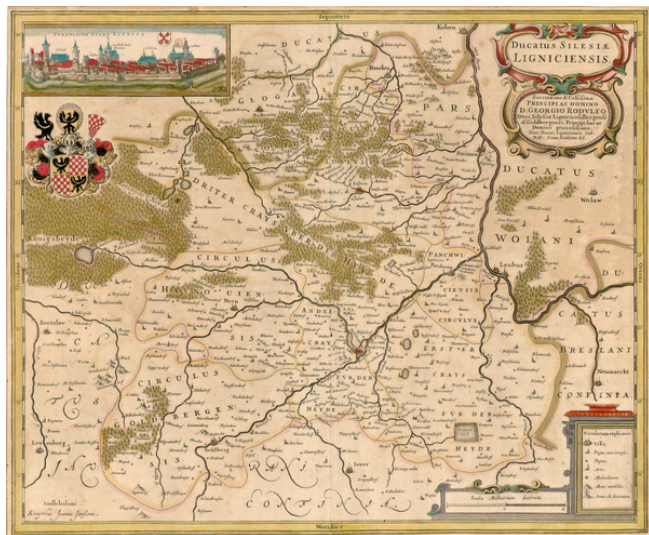

Barry Lawrence Ruderman Antique Maps Inc.

7407 La Jolla Boulevard
La Jolla, CA 92037

www.raremaps.com

(858) 551-8500
blr@raremaps.com

Ducatus Silesiae Ligniciensis [with inset view of Lignitz]

Stock#: 19002
Map Maker: Jansson
Date: 1641
Place: Amsterdam
Color: Hand Colored
Condition: VG
Size: 19 x 15.5 inches
Price: SOLD

Description:

Decorative map of Liegnitz and the surrounding area, with a town-view and the coat of arms of the Duke of Liegnitz. Includes Goldberg, Luben, Lewenberg, Buntzlaw, the Katzenbach River and the region west of the Oder River. Based upon an original map by Jonas Scultetus (1603 - 1664, cartographer of Silesia).

Detailed Condition:

Old Color. Centerfold reinforced on verso with paper tape.