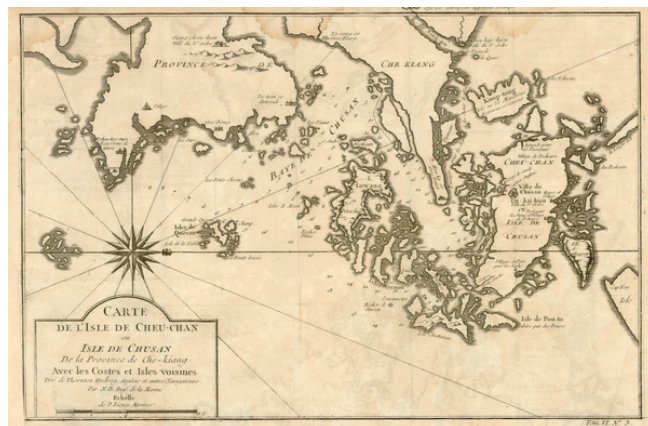

**Barry Lawrence Ruderman  
Antique Maps Inc.**

7407 La Jolla Boulevard  
La Jolla, CA 92037

www.raremaps.com

(858) 551-8500  
blr@raremaps.com

**Carte de l' Isle de Cheu-Chan ou Isle de Chusan de la Province de Che-Kiang Avec les  
Costes et Isles voisines...**

**Stock#:** 18982  
**Map Maker:** Bellin  
**Date:** 1749  
**Place:** Paris  
**Color:** Uncolored  
**Condition:** VG  
**Size:** 12 x 8 inches  
**Price:** \$65.00

**Description:**

Detailed map of the area east of Ningbo in the Chinese province of Chekiang, located across the bay from Shanghai.

The compass rose orients the chart with north to the right.

**Detailed Condition:**

Minor dampstaining