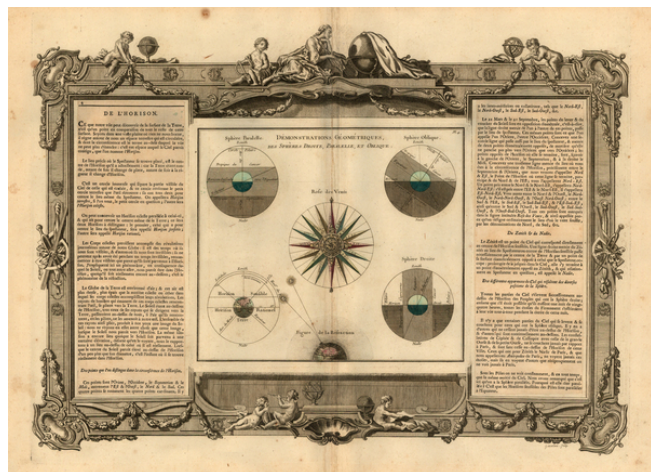

Stock#: 18831
Map Maker: Brion de la Tour / Desnos
Date: 1762
Place: Paris
Color: Hand Colored
Condition: VG
Size: 20 x 15 inches
Price: SOLD

Description:

Decorative map showing the various projections of the earth, with a large compass rose in the center.