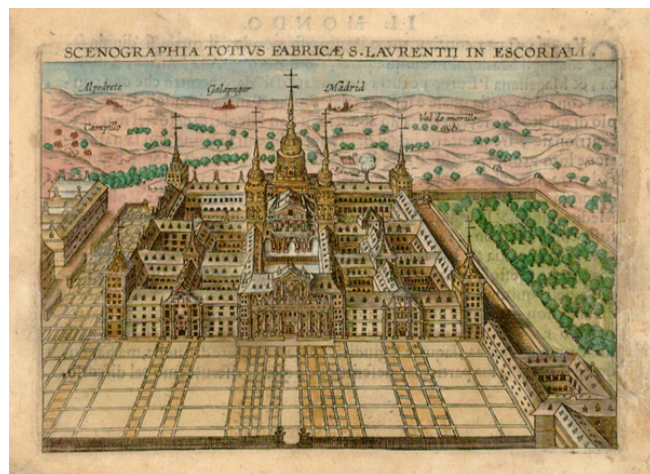

## Scenographia Totius Fabricae S. Laurentii In Escorial

**Stock#:** 18814  
**Map Maker:** Ortelius / Vrients  
**Date:** 1601  
**Place:** Antwerp  
**Color:** Hand Colored  
**Condition:** VG  
**Size:** 5 x 3.5 inches  
**Price:** SOLD

### Description:

Nice full color example of this terrific view of the Escorial, home to the Royal family of Spain, from the first edition of Ortelius *Epitome* published by Giovanni Battista Vrients.

J.B. Vrients purchased the rights and plates for Ortelius' *Theatrum Orbis Terrarum* and *Epitome* at the beginning of the 17th Century and issued enlarged editions of each, adding a number of exceptional maps to each of these works. The Vrients editions of Ortelius' atlas are generally regarded as the most sought after by collectors.

### Detailed Condition:

Old color example.