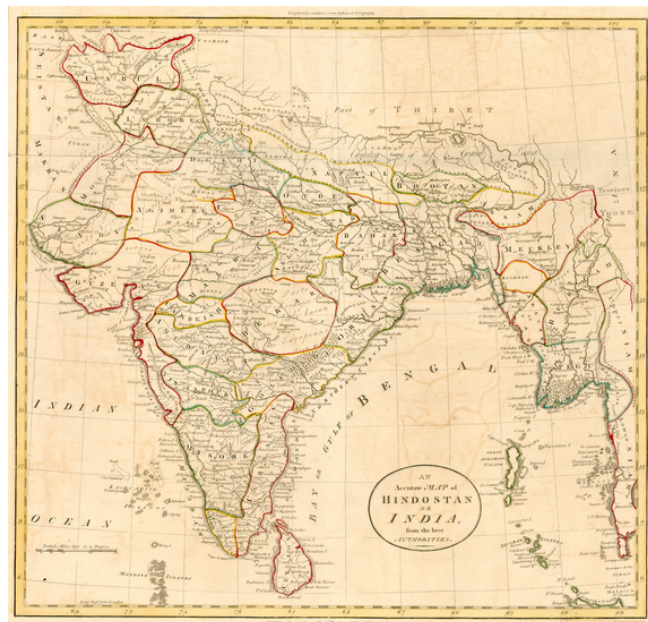

## An Accurate Map of Hindostan and India, from the best Authorities

**Stock#:** 18733  
**Map Maker:** Guthrie  
**Date:** 1785  
**Place:** London  
**Color:** Outline Color  
**Condition:** VG  
**Size:** 16 x 16 inches  
**Price:** SOLD

### Description:

Detailed map of India and the west coast of the Malaysian Peninsula, extending north to Tibet and Kabul.