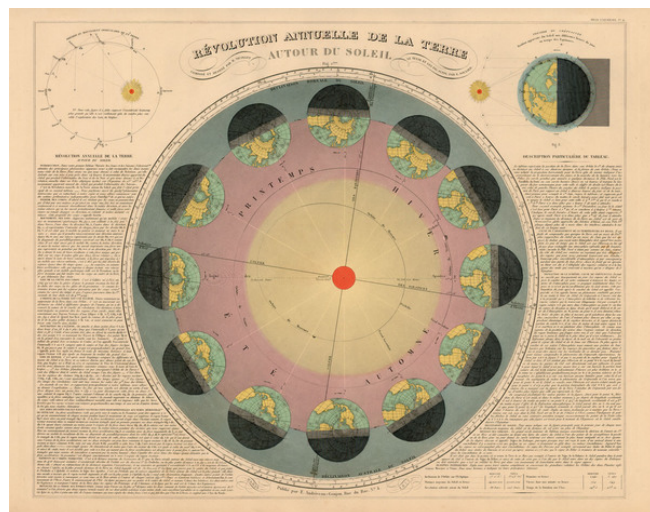

Barry Lawrence Ruderman Antique Maps Inc.

7407 La Jolla Boulevard
La Jolla, CA 92037

www.raremaps.com

(858) 551-8500
blr@raremaps.com

Révolution annuelle de la Terre autour du soleil

Stock#: 18670
Map Maker: Andriveau-Goujon
Date: 1877
Place: Paris
Color: Hand Colored
Condition: VG+
Size: 23 x 18.5 inches
Price: SOLD

Description:

Spectacular chart tracking the 12 monthly phases of the earth's orbit around the sun and showing the relative projections of sunlight, with two smaller diagrams. A wonderful decorative large celestial diagram, unique to this atlas. Only Andriveau-Goujon among his contemporaries included such a fine group of Celestial maps in his general atlas.