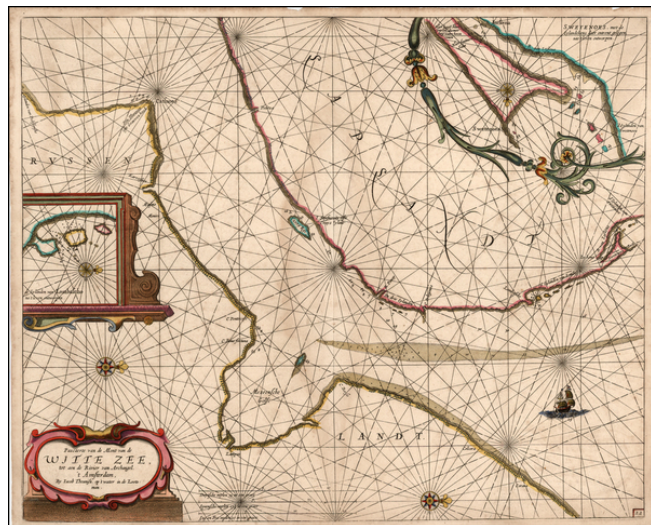

Stock#: 18604
Map Maker: Jacobsz
Date: 1662 circa
Place: Amsterdam
Color: Hand Colored
Condition: VG
Size: 20.5 x 16 inches
Price: \$ 1,100.00

Description:

Rare sea chart of a part of the White Sea, published by Jacob Theunisz (Lootsman).

At first Jacob adopted his father Anthonie's name, being known as Jacob Theunisz. Later with his brother, Caspar, in association, they added the name Lootsman to their name to avoid confusion with the father. In 1666 Jacob Lootsman published the first known edition of the *Nieuwe Water-Werelt, Ofte Zee-Atlas*.