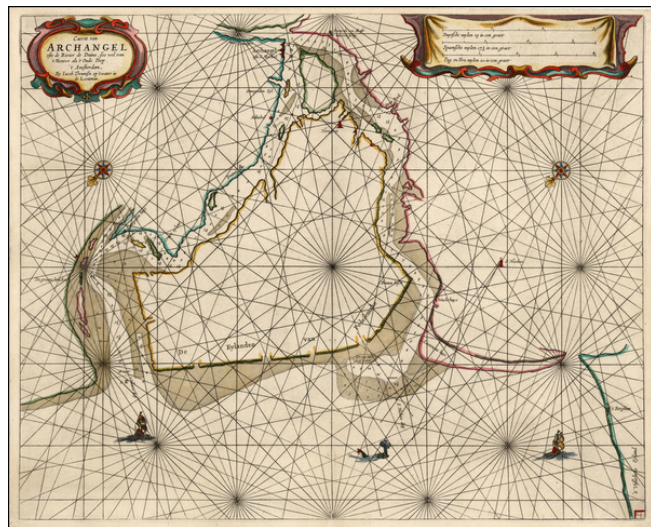

Barry Lawrence Ruderman Antique Maps Inc.

7407 La Jolla Boulevard
La Jolla, CA 92037

www.raremaps.com

(858) 551-8500
blr@raremaps.com

Caerte van Archangel ofte de Rivier de Duina, soo wel van 't Nieuwe als 't Oude Diep . . .

Stock#: 18589
Map Maker: Jacobsz
Date: 1663
Place: Amsterdam
Color: Hand Colored
Condition: VG
Size: 22 x 17 inches
Price: \$ 795.00

Description:

Rare sea chart of the mouth of the Duina River and the port town of Archangel, published by Jacob Theunisz (Lootsman).

At first Jacob adopted his father Anthonie's name, being known as Jacob Theunisz. Later with his brother Caspar, in association, they added the name Lootsman to their name to avoid confusion with the father. In 1666 Jacob Lootsman published the first known edition of the *Nieuwe Water-Werelt, Ofte Zee-Atlas*.