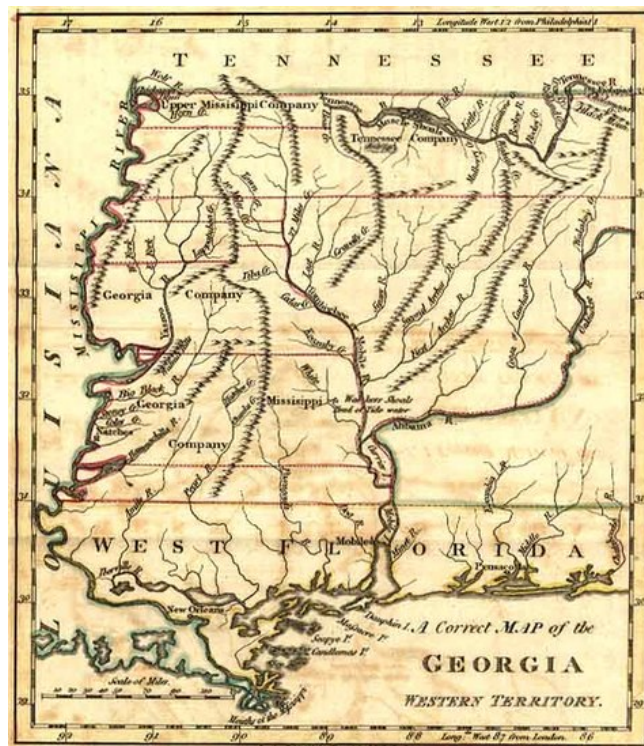

Barry Lawrence Ruderman Antique Maps Inc.

7407 La Jolla Boulevard
La Jolla, CA 92037

www.raremaps.com

(858) 551-8500
blr@raremaps.com

A Correct Map of the Georgia Western Territory

Stock#: 1854
Map Maker: Morse & Dilly
Date: 1798
Place: London
Color: Outline Color
Condition: VG
Size: 7 x 6 inches
Price: SOLD

Description:

Scarce English edition of Morse's map of the Western Portion of Georgia, extending from the Mississippi River to the Chatahoochee River, essentially covering all of Alabama and Mississippi. The Mississippi Company, Georgia Company and Upper Mississippi Company lands are shown, as well as Weste Florida, the Tennessee Company lands, and a number of early place names, rivers, mountains, etc.