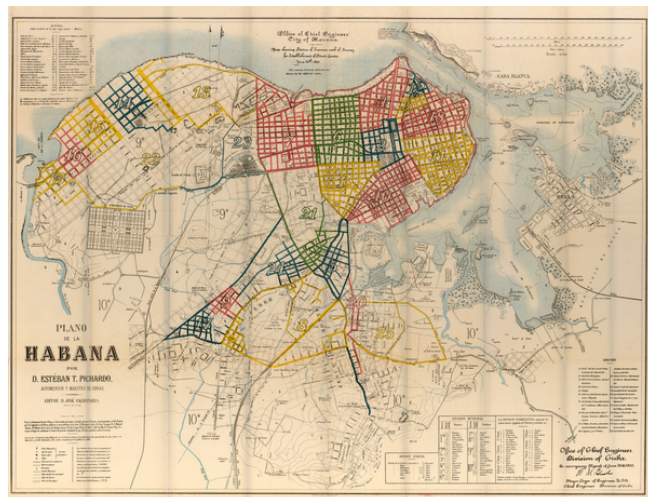

Barry Lawrence Ruderman Antique Maps Inc.

7407 La Jolla Boulevard
La Jolla, CA 92037

www.raremaps.com

(858) 551-8500
blr@raremaps.com

Plano de la Habana Por D. Esteban T. Pichardo Agrimensor Y Maestro De Obras

Stock#: 18489
Map Maker: Valdepires / Hoen & Co.
Date: 1900
Place: Baltimore
Color: Color
Condition: VG+
Size: 37 x 28 inches
Price: SOLD

Description:

Highly detailed map of Havana showing railroad lines in single and double track categories as well as street plans and location and layout of the major cemetery and the United States military base. Also includes two keys, one of which highlights government and administrative locations. Marvelous detail.