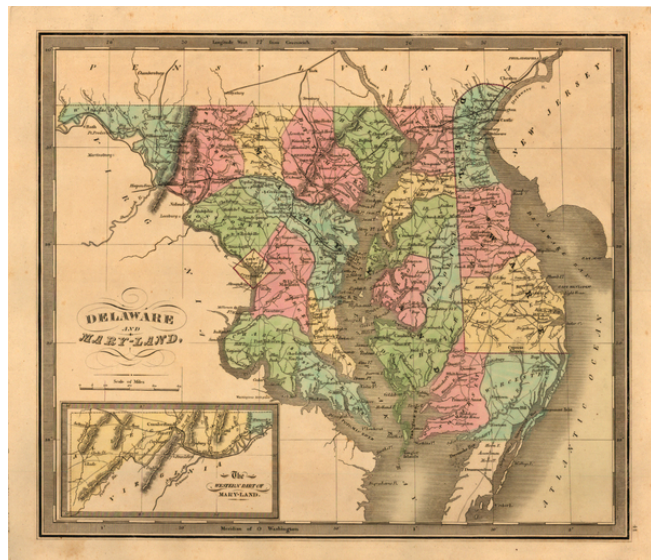

Barry Lawrence Ruderman Antique Maps Inc.

7407 La Jolla Boulevard
La Jolla, CA 92037

www.raremaps.com

(858) 551-8500
blr@raremaps.com

Delaware and Mary-Land

Stock#: 18447
Map Maker: Greenleaf
Date: 1842
Place: New York
Color: Hand Colored
Condition: VG+
Size: 12.5 x 10.5 inches
Price: SOLD

Description:

Second edition of Greenleaf's scare map of Maryland and Delaware, from his *Universal Atlas*.

The second edition can be determined by the inclusion of a page number on the map and inclusion of a number of new place names in this second edition. The map is colored by counties and shows towns and early roads. David Burr is among the most important American map makers of the 19th Century, having served a term as the chief cartographer of the United States. His maps are prized by collectors for the detail and high quality engraving style.

The present example varies from the description in the Maryland archives in that it does not have a page number in the image. The Maryland Archives cataloguing is taken from the 1842 edition of the map.