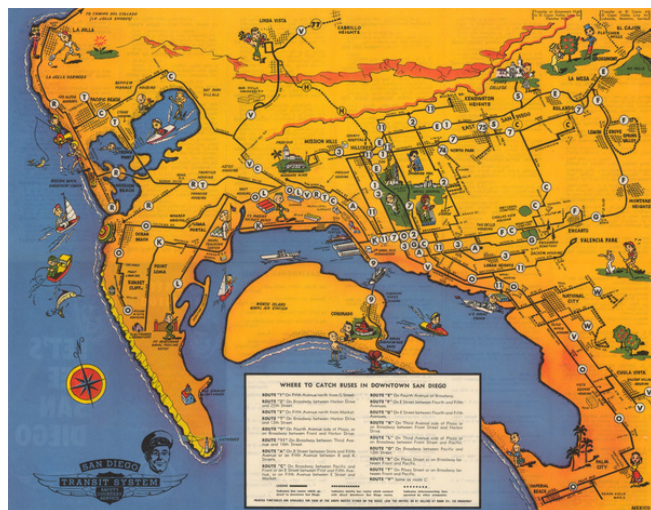

Barry Lawrence Ruderman Antique Maps Inc.

7407 La Jolla Boulevard
La Jolla, CA 92037

www.raremaps.com

(858) 551-8500
blr@raremaps.com

Let's See San Diego

Stock#: 18365
Map Maker: Frye & Smith
Date: 1952
Place: San Diego
Color: Color
Condition: VG+
Size: 16 x 12.5 inches
Price: SOLD

Description:

Decorative map of San Diego, featuring the various transit routes within the City. A fascinating map of the City on the eve of its explosive growth which would follow during the next 50 years.