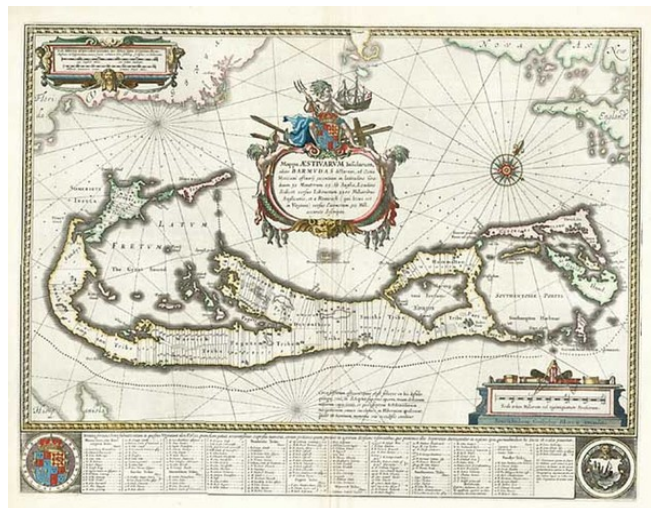

## Mappa Aestivarum Insularum Alias Barmudas

**Stock#:** 1834  
**Map Maker:** Blaeu  
**Date:** 1630  
**Place:** Amsterdam  
**Color:** Hand Colored  
**Condition:** VG+  
**Size:** 21 x 15.5 inches  
**Price:** SOLD

### Description:

A gorgeous old color example of Blaeu's highly sought after map of Bermuda, with remarkable decorative cartouche, compass rose, and other embellishments. The map is based upon John Norwood's survey of 1618. The text at the bottom includes a division into lots and tribes and a list of the Proprietors. Dutch Text on the verso. A fine wide margined example of the most decorative of all 17th Century maps of Bermuda to appear in a commercial atlas.