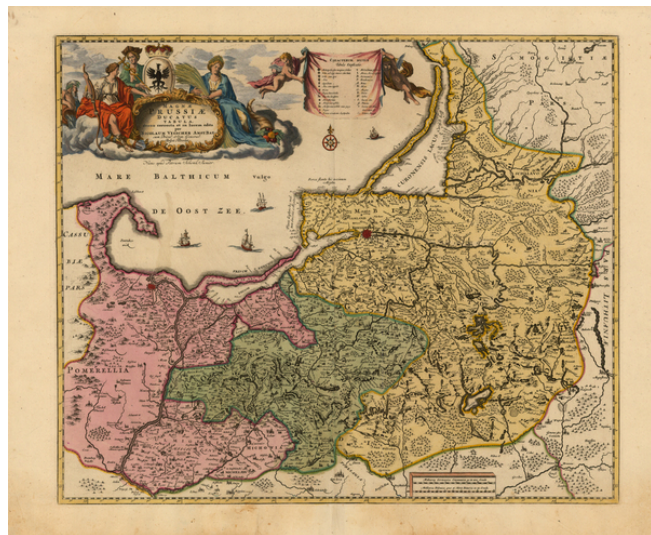

Barry Lawrence Ruderman Antique Maps Inc.

7407 La Jolla Boulevard
La Jolla, CA 92037

www.raremaps.com

(858) 551-8500
blr@raremaps.com

Magnae Prussiae Ducatus Tabula denuo correcta et in lucem edita...

Stock#: 18319
Map Maker: Visscher I
Date: 1690
Place: Amsterdam
Color: Hand Colored
Condition: VG+
Size: 21 x 17.5 inches
Price: SOLD

Description:

Striking old color example of Visscher's map of Prussia and part of the Baltic region. Includes a gorgeous cartouche and banner key held aloft by 2 cherubs, plus 4 sailing ships and a compass rose. A gorgeous example of this scarce decorative map, with wide clean margins and in pristine condition.