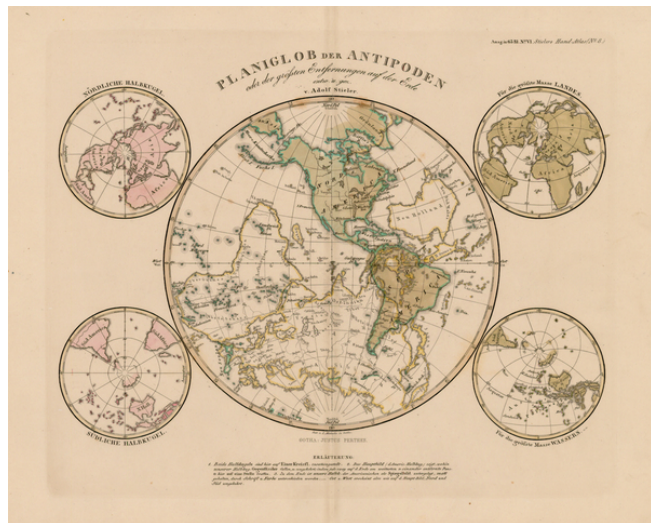

## Planiglob der Antipoden oder der grossten Entfernungen auf der Erde . . .

**Stock#:** 18171  
**Map Maker:** Stieler  
**Date:** 1840  
**Place:** Gotha  
**Color:** Hand Colored  
**Condition:** VG  
**Size:** 13,5 x 10  
**Price:** SOLD

### Description:

Fascinating map of the Antipodes, showing the Western Hemisphere superimposed over an upside down version of the Eastern Hemisphere. Four smaller hemispheric projections show different perspectives on a North and South Polar Projection. An interesting study.