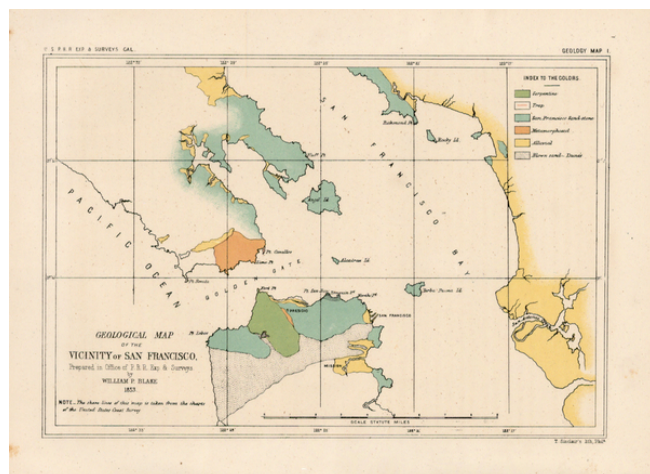

Stock#: 18153
Map Maker: U.S. Pacific RR Survey
Date: 1855
Place: Washington
Color: Hand Colored
Condition: VG
Size: 9.5 x 6.5 inches
Price: SOLD

Description:

Interesting early map of San Francisco Bay and Vicinity, prepared during the US Pacific Railroad Survey's exploration of the most practical route for the transcontinental railroad.