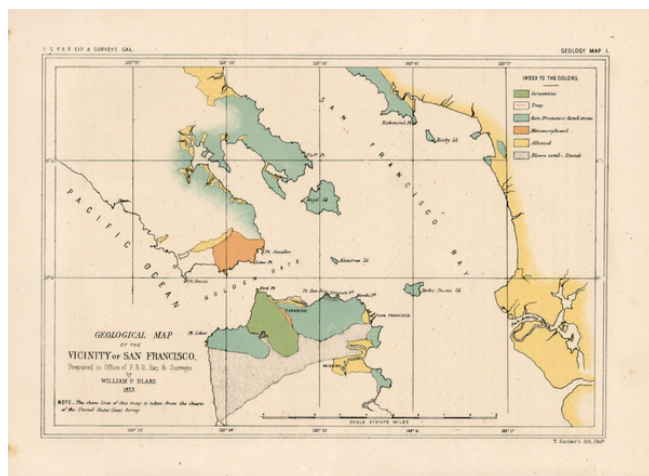

Stock#: 18153
Map Maker: U.S. Pacific RR Survey
Date: 1855
Place: Washington
Color: Hand Colored
Condition: VG
Size: 9.5 x 6.5 inches
Price: SOLD

Description:

Interesting early map of San Francisco Bay and Vicinity, prepared during the US Pacific Railroad Survey's exploration of the most practical route for the transcontinental railroad.