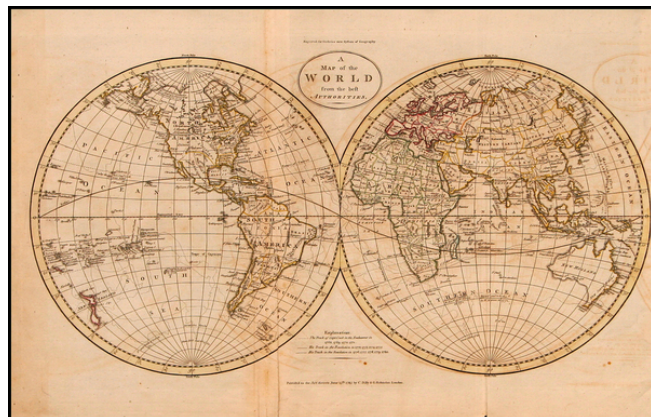

Barry Lawrence Ruderman Antique Maps Inc.

7407 La Jolla Boulevard
La Jolla, CA 92037

www.raremaps.com

(858) 551-8500
blr@raremaps.com

A Map of the World from the best Authorities . . .

Stock#: 18036
Map Maker: Guthrie
Date: 1785
Place: London
Color: Outline Color
Condition: VG
Size: 21 x 10.5 inches
Price: SOLD

Description:

Detailed map of the World, showing tracks of Captain James Cook in his 3 voyages in great detail. The map is extensively annotated with information on the explorations of a number of regions on the map in the 1770s, primarily deriving from Cook. New Zealand is shown. Australia retains it's a mostly conjectural mid-18th Century Coastline. No sign of Antarctica. Fascinating transitional mapping of Alaska and NW America.