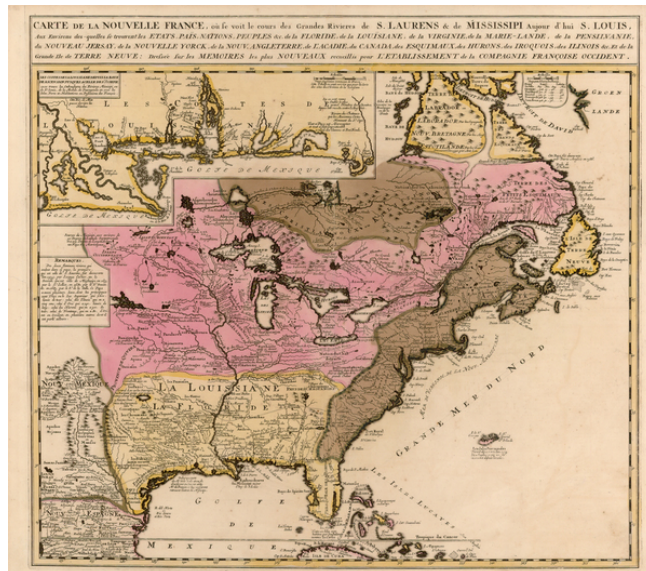

Stock#: 18009eg
Map Maker: de Fer
Date: 1718 ?
Place: Amsterdam
Color: Hand Colored
Condition: VG
Size: 21.5 x 19.5 inches
Price: SOLD

Description:

Extremely rare, old color example of the proof state of De Fer's rare 1 sheet map of the inhabited parts of North America, based upon Nicholas De Fer's landmark 4 sheet map published in 1718.

At the top left of the map is large scale map of the Mississippi Delta and Mobile Bay, based upon the 1699 voyage of Pierre Le Moyne d'Iberville. The inset also appears on De L'Isle's 1718 carte de la Louisiane. D'Iberville explored the mouth of the Mississippi and its many tributaries, including the Red River in Arkansas.

Heidenreich and Dahl surmised that that the map was issued to promoted the recently established Compagnie Francoise Occident and reinforce French opinion in the 1713 boundary settlement. The settlement was initially successful in promoting French emigration to America. However, the financing side of the company, conceived by John Law to help finance the debt left by by Louis XIV, led to a wild burst of speculation and ultimate collapse. This episode is often referred to as the Mississippi Bubble.

The map includes a a nice plan and view of Quebec, and fine detail in the Great Lakes and Mississippi. The proof state of the map predates the addition of the cartouche, vignettes, sailing ships, depictions of Indian Villages and other decorative features. Very Rare.