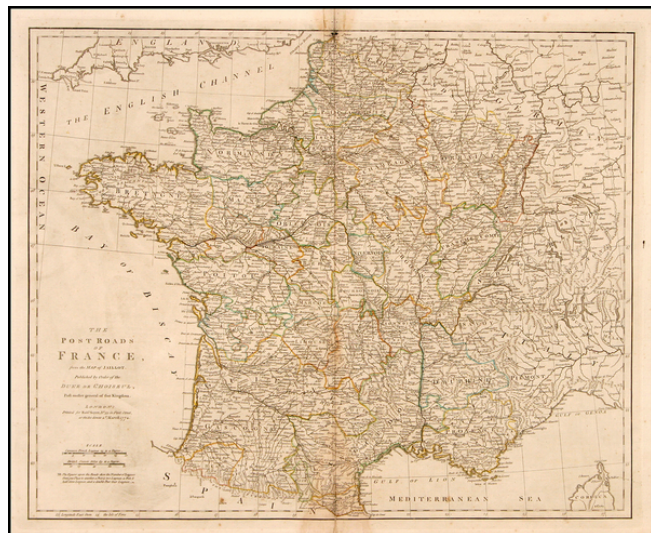

Barry Lawrence Ruderman Antique Maps Inc.

7407 La Jolla Boulevard
La Jolla, CA 92037

www.raremaps.com

(858) 551-8500
blr@raremaps.com

The Post Roads of France . . . 1772

Stock#: 17959
Map Maker: Sayer
Date: 1772
Place: London
Color: Outline Color
Condition: VG
Size: 22 x 18 inches
Price: SOLD

Description:

Highly detailed postal map of France, from one of the top British Mapmakers of the late 18th Century. Wide clean margins.

Detailed Condition:

Minor soiling at centerfold.