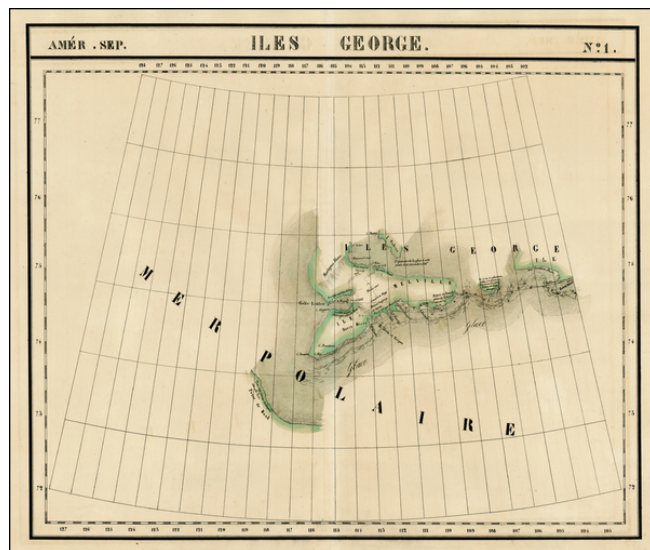

## Amer. Sep. No. 1. Iles George

**Stock#:** 1793RB  
**Map Maker:** Vandermaelen  
**Date:** 1825  
**Place:** Brussels  
**Color:** Hand Colored  
**Condition:** VG  
**Size:** 20 x 18 inches  
**Price:** \$89.00

### Description:

The Isles of George in the Arctic Sea.

Shows towns, roads, rivers, mountains, and a host of other details. From Vandermaelen's remarkable 6 volume atlas, which if combined as globe gores forms an immense globe.