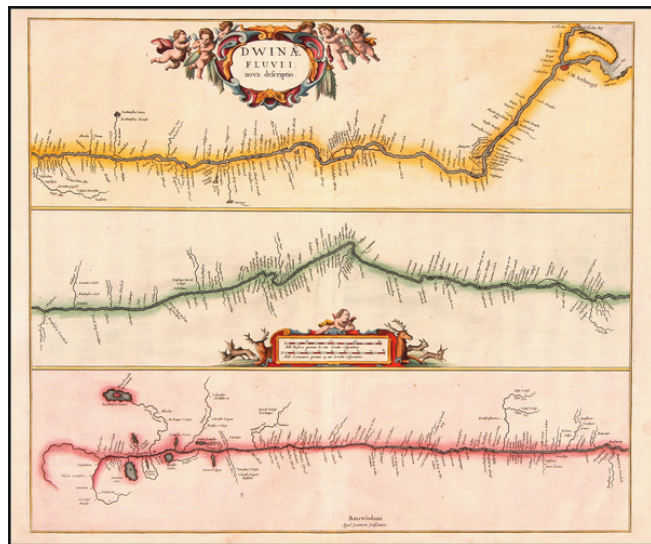

## Dwinae Fluvii nova descriptio

**Stock#:** 17938  
**Map Maker:** Jansson  
**Date:** 1645  
**Place:** Amsterdam  
**Color:** Hand Colored  
**Condition:** VG+  
**Size:** 21.5 x 18.5 inches  
**Price:** SOLD

### Description:

Unusual early map showing the course of the Dvina River in three separate panels.

The headwaters are at bottom left, with the mouth at Archangelsk at upper right. The map is decorated with a superb title cartouche surrounded by putti and a distance scale flanked by wildlife. The plate was originally engraved by Jan Jansson. After his death it was inherited by his son-in-law, known as Jansson-Waesberg, who published it in conjunction with Moses Pitt. The map was also later issued by Pieter Schenk, circa 1700.

This is the first state of the map, pre-dating Jansson's death.