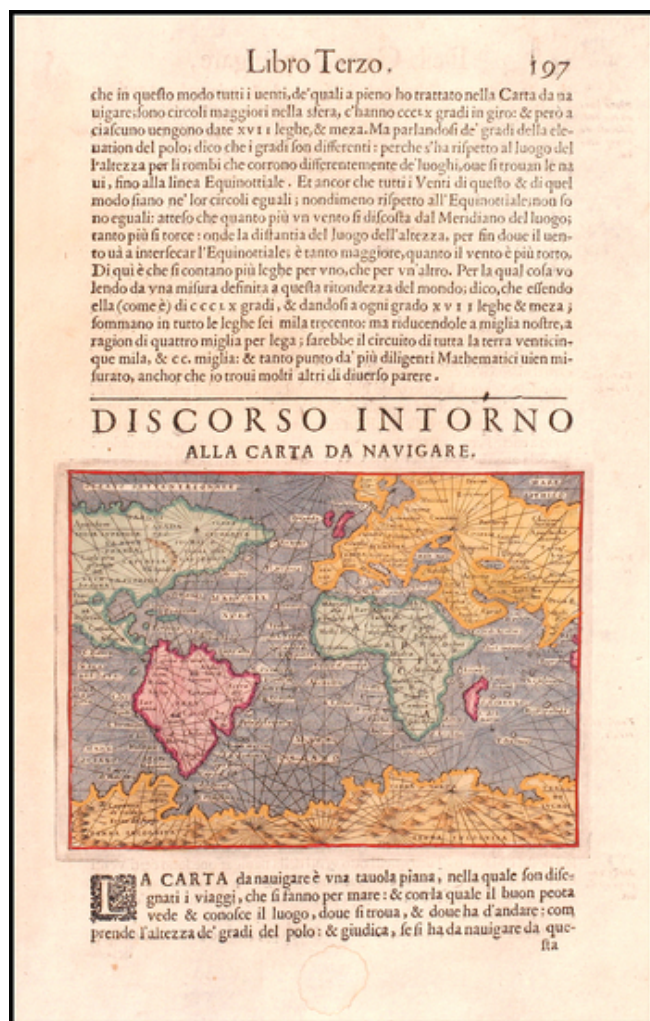

Barry Lawrence Ruderman Antique Maps Inc.

7407 La Jolla Boulevard
La Jolla, CA 92037

www.raremaps.com

(858) 551-8500
blr@raremaps.com

La Carta da Navigare

Stock#: 17935
Map Maker: Porcacchi
Date: 1576
Place: Venice
Color: Hand Colored
Condition: VG+
Size: 5.5 x 4 inches
Price: SOLD

Description:

Wonderful early chart of the world, from Porcacchi's *L'Isole Piu Famose Del Mondo*...

The map clearly illustrates an number of the great myths of 16th Century Cartography, including the large southern continent, Northwest Passage, odd shape of South America etc. A nice example in gorgeous color. Set in sheet of text. Measurement is map image only.