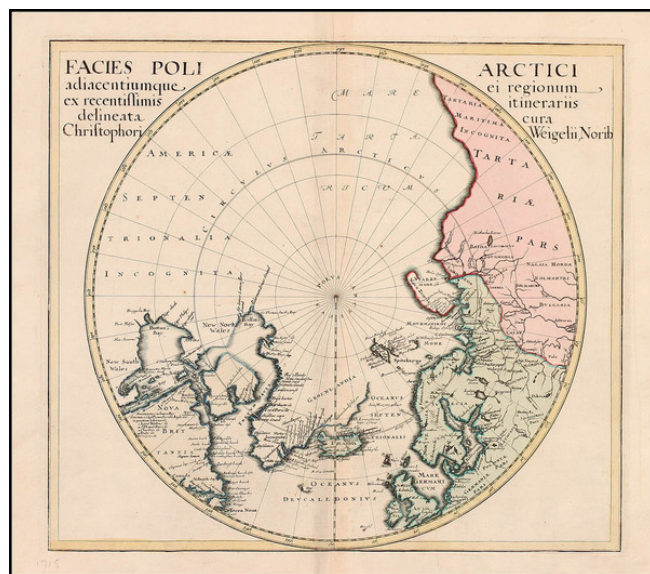

**Stock#:** 17808  
**Map Maker:** Weigel  
**Date:** 1720  
**Place:** Nuremberg  
**Color:** Hand Colored  
**Condition:** VG+  
**Size:** 14 x 12 inches  
**Price:** SOLD

**Description:**

Interesting map of the North Pole from Davide Kohler's *Descriptio Orbis Antiqui...* published by Weigel in 1720.

The map shows the prevailing belief in a massive northern hemisphere, extending to Alaska, Canada, the British Isles, Scandinavia and Russia. An interesting retrospective projection.

**Detailed Condition:**