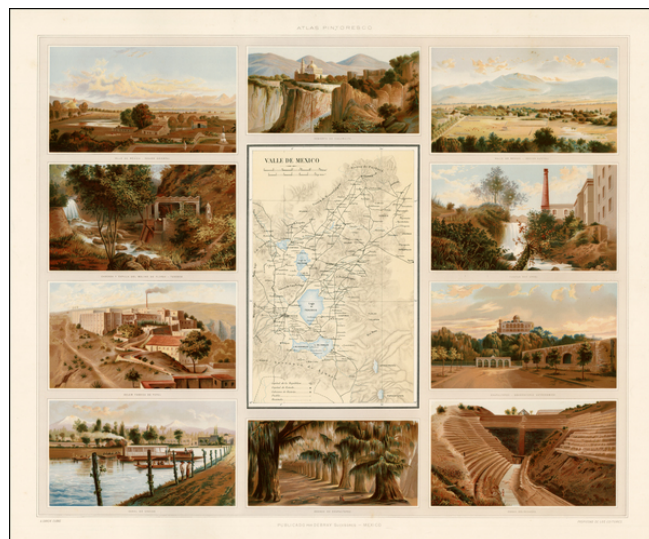

Barry Lawrence Ruderman Antique Maps Inc.

7407 La Jolla Boulevard
La Jolla, CA 92037

www.raremaps.com

(858) 551-8500
blr@raremaps.com

Valle De Mexico

Stock#: 17793
Map Maker: Garcia y Cubas
Date: 1885
Place: Mexico City
Color: Color
Condition: VG
Size: 27 x 20.5 inches
Price: SOLD

Description:

Striking chromolithographic map the Valley of Mexico, with various scenes from famous places around Mexico City. From Garcia y Cubas' *Atlas Pinturesco*. Only 300 copies were ever printed.